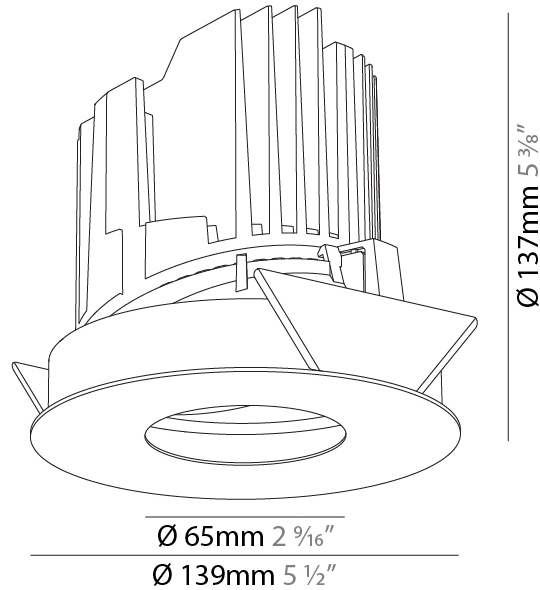

OPTICAL

Reflector: 20 / 25 / 40
Adjustability: Fixed

RATINGS AND CERTIFICATIONS

Certified By: Certified for North American Standards
IP rating: IP20

	130mm 5 1/8"	150mm 5 7/8"	10 15mm 3/8" 9/16"	30°	355°	
A						